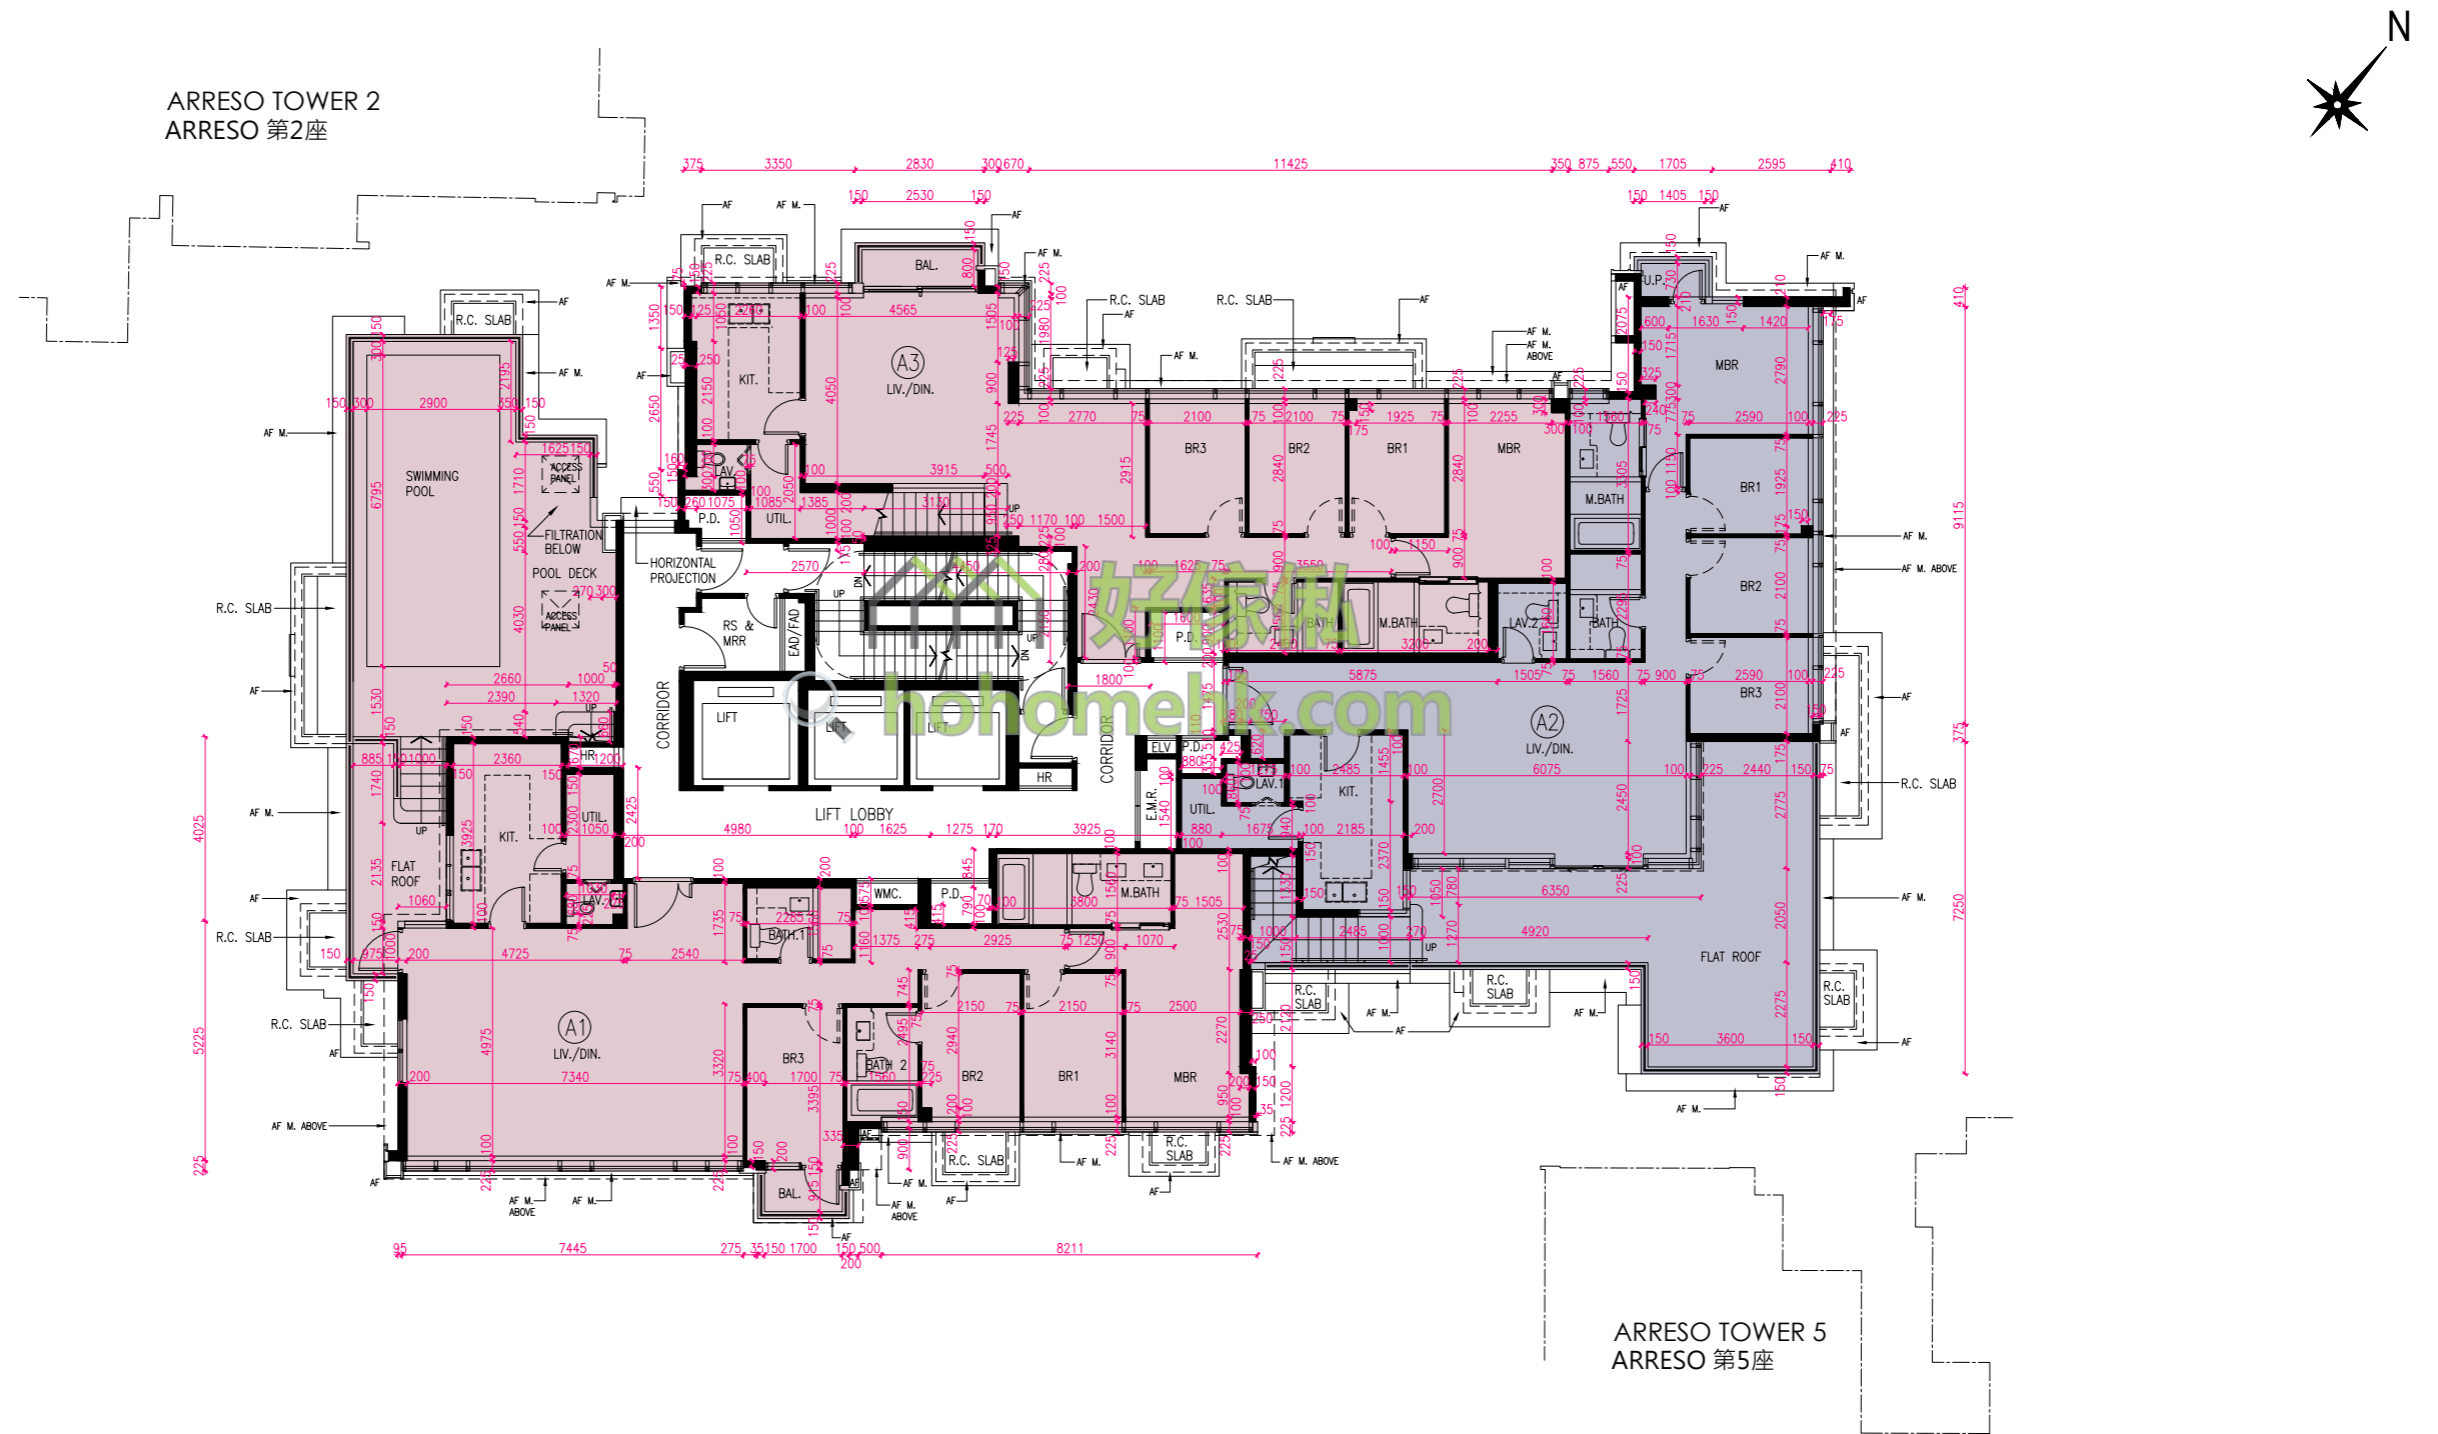

FLOOR PLANS OF RESIDENTIAL PROPERTIES IN THE PHASE 期數的住宅物業的樓面平面圖

ARRESO TOWER 3 PENTHOUSE FLOOR (35/F) |

ARRESO 第3座頂層(35樓)

TWO AIR-CONDITIONERS OUTDOOR UNITS WILL BE INSTALLED WITH A DOUBLE DECK SYSTEM

兩部冷氣機室外機將會以雙層系統型式安裝