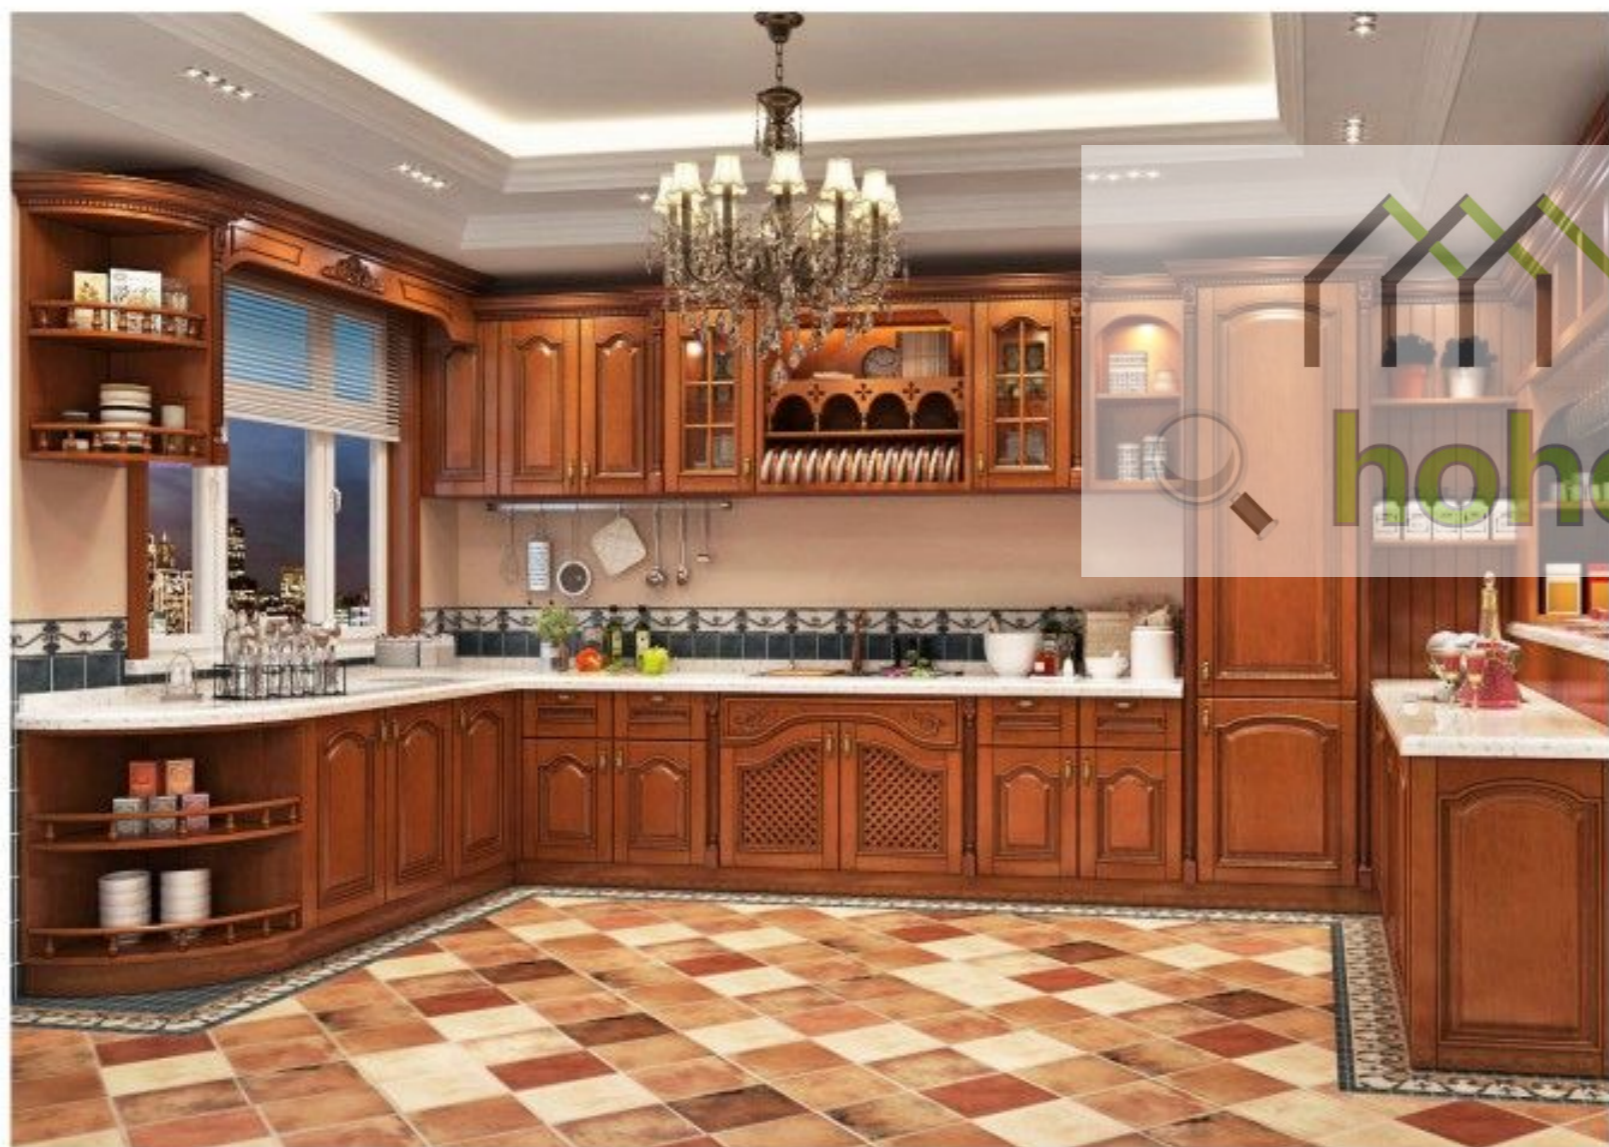

备注 | 可与玻璃门、移门配套 Remarks: Can Be Matched With Glass Doors And Sliding Doors

好傢俬

hohomehk.com

GO-062

GO-063

MODERN LIGHT LUXURY SERIES

BEYOND THE ORDINARY IN THE ERA OF CUSTOMIZATION

The minimalist style is characterized by the elements, colors, lighting and raw materials are simplified to a minimum, but the texture of the colors and materials is very high.